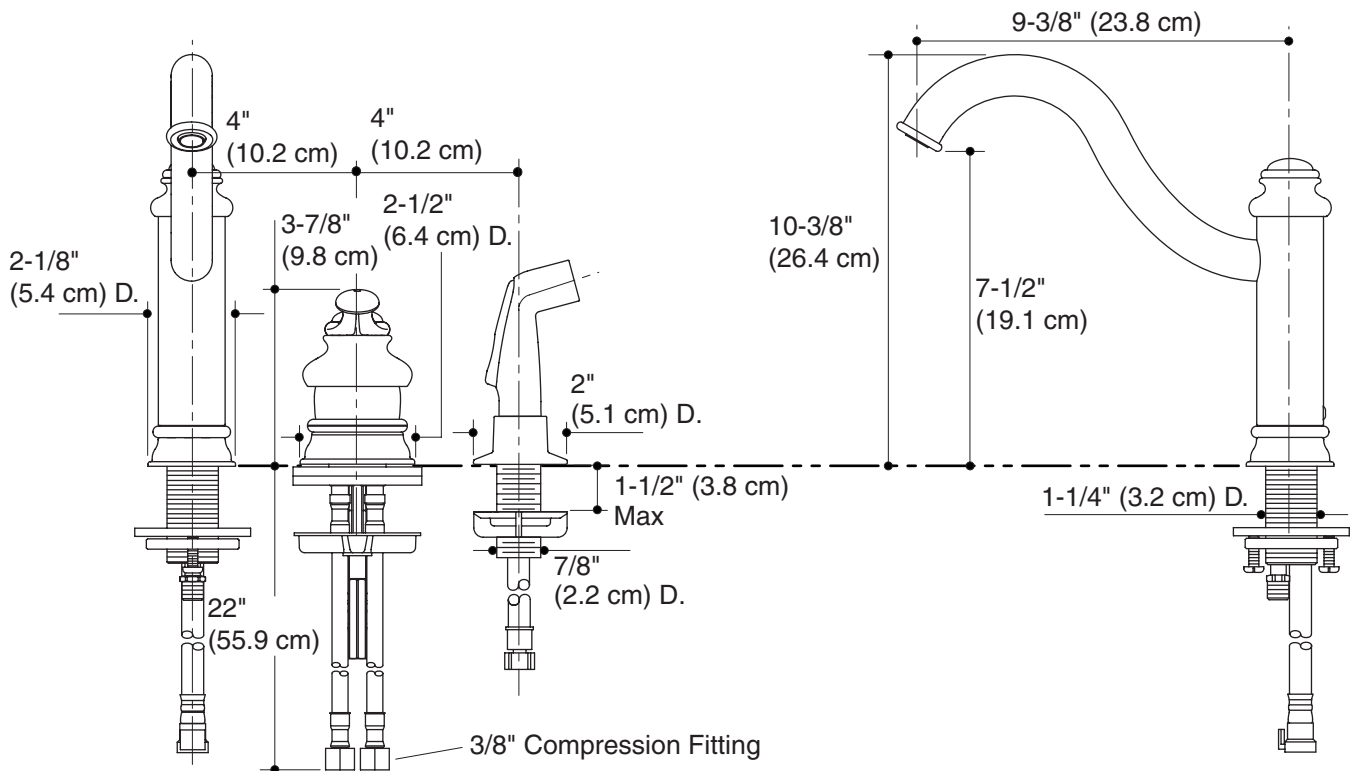

FAIRFAX®

Installation Notes

Install this faucet following the installation instructions provided.

Product Diagram