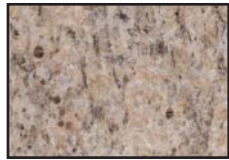

# **FREE Wrought Iron Round Table Base With The Purchase Of A Granite Table Top.**

Recommended top size = 38"-40" (table base = 37" diameter)

Choose from our Selection Group B, or remnant stock.  
(Great for use in-door, or out-door!)

## **Selection Group B**

Brazil Black

Chestnut

Dakota Mahogany

Labrador Green

Mahogany Blue

Opalescence

St. Cecilia Classic

Tropic Brown

Tropical Green

Verde Butterfly