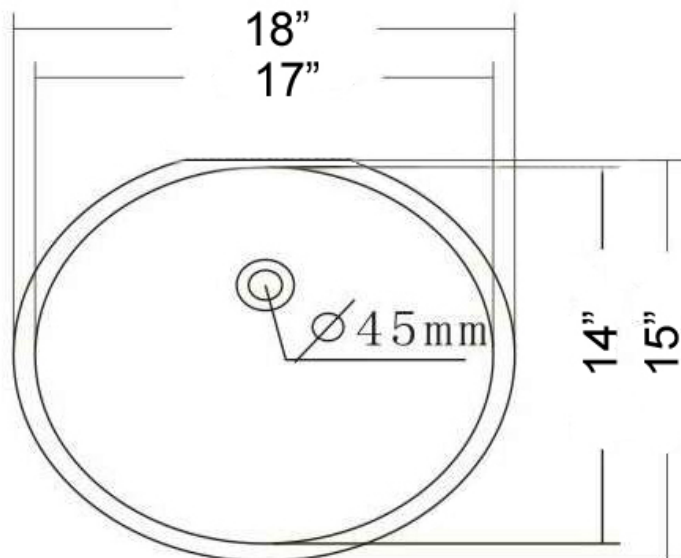

Your Source For:

Magnum 2210 Series

Porcelain Undercounter Vanity Sink

Description

White Vitreous undermount sink
Overall Size: 17" x 14" oval, 4" Deep
A 21" deep cabinet is recommended.

Finish

High quality vitreous porcelain glazed.