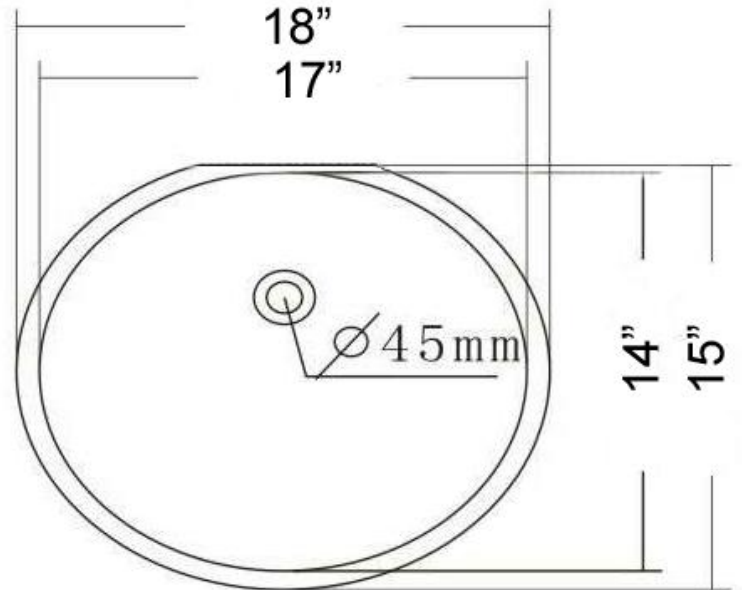

Your Source For:

GENUINE STONE 

- Caesarstone®
- Difiniti™
- Dupont Zodiaq®
- Hanstone™
- Rinato
- Radianz™
- Silestone

Magnum 2210 Series

Porcelain Undercounter Vanity Sink

Description

White Vitreous undermount sink
Overall Size: 17" x 14" oval, 4" Deep
A 21" deep cabinet is recommended.