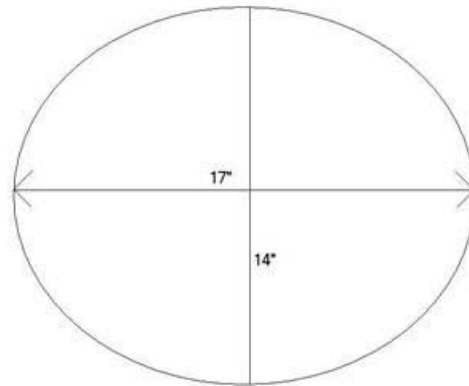

Installation

Undercounter installation

X:\forms\magnum2210.doc

5760 Quam Avenue N.E. • St. Michael, MN 55376 • Phone: (763) 428-4075 • Fax: (763) 428-1795
www.paramountgranite.com • E-Mail: info@paramountgranite.com