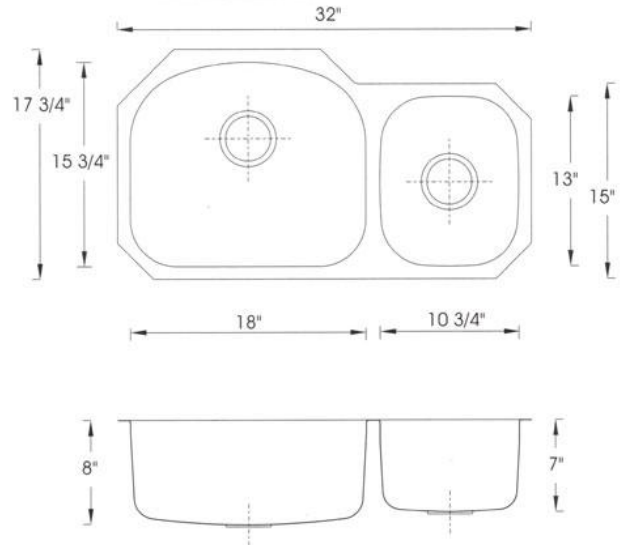

Your Source For:

GENUINE STONE 

- Caesarstone®
- Difiniti™
- Dupont Zodiaq®
- Hanstone™
- Rinato
- Radianz™
- Silestone

Magnum 501L Series

Undercounter Double Bowl (Large Bowl on Left)

Description

Overall Size: 32" x 17-3/4", 8"(L) 7"(R) Deep
810 mm x 450mm, 200mm (L), 178mm(R) Deep

Finish

Brushed Satin Finish

Installation

Undercounter installation
Supplied with cut-out template, fasteners

Sink Dimensions

Item No.	Overall Dimension	Each Bowl	Cutout Size	Gauge	Weight/Lbs
501	32" x 17-3/4" 810 mm x 450mm	18" x 15-3/4" 13" x 10-3/4"	See template	16 Gauge	11.5