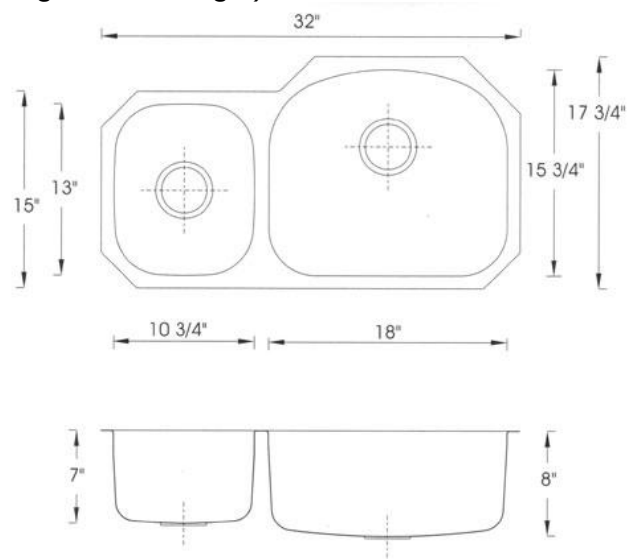

Your Source For:

GENUINE STONE 

- Caesarstone®
- Difiniti™
- Dupont Zodiaq®
- Hanstone™
- Rinato
- Radianz™
- Silestone

Magnum 501R Series

Undercounter Double Bowl (Large Bowl on Right)

Description

Overall Size: 32" x 17-3/4", 8"(R) 7"(R) Deep
810 mm x 450mm, 200mm (R), 178mm(L) Deep

Finish

Brushed Satin Finish

Installation

Undercounter installation
Supplied with cut-out template, fasteners

Sink Dimensions

| Item No. | Overall Dimension | Each Bowl | Cutout Size | Gauge | Weight/Lbs |
|----------|---------------------------------|--------------------------------|--------------|----------|------------|
| 501 | 32" x 17-3/4" 810 mm x 450mm | 18" x 15-3/4" 13" x 10-3/4" | See template | 16 Gauge | 11.5 |