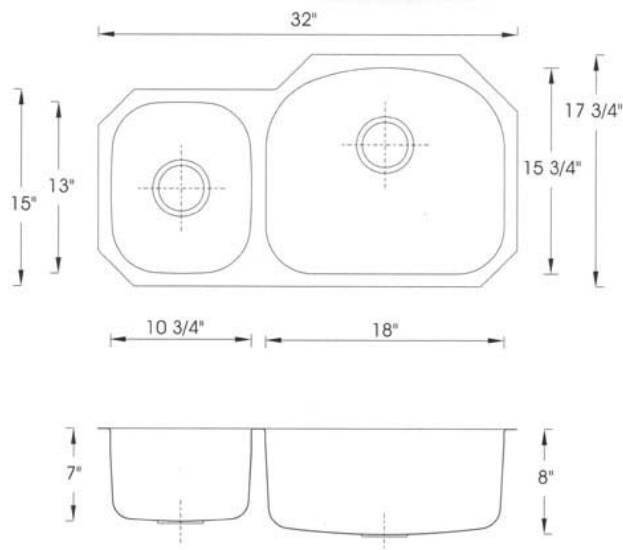

Your Source For:

Magnum 501R Series

Undercounter Double Bowl (Large Bowl on Right)

Description

Overall Size: 32" x 17-3/4", 8"(R) 7"(L) Deep
 810 mm x 450mm, 200mm (R), 178mm(L) Deep

Finish

Brushed Satin Finish

Installation

Undercounter installation
 Supplied with cut-out template, fasteners

Sink Dimensions

Item No.	Overall Dimension	Each Bowl	Cutout Size	Gauge	Weight/Lbs
501	32" x 17-3/4" 810 mm x 450mm	18" x 15-3/4" 13" x 10-3/4"	See template	16 Gauge	11.5