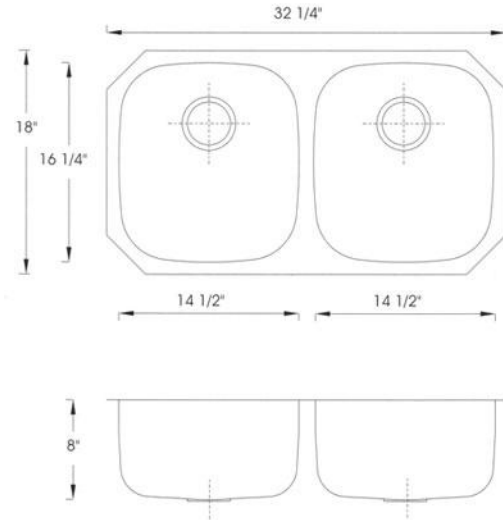

### Description

Overall Size: 32-1/4" x 18", 8" Deep  
820 mm 460mm, 200mm Deep

### Features

304 stainless steel 18 guage. Both bowls are the same size.  
StoneGuard Undercoated over rubber pad.  
Offset drain, 3-1/2" (114 mm) drain opening

### Sink Dimensions

Item No.	Overall Dimension	Each Bowl	Cutout Size	Gauge	Weight/Lbs
502	32-1/4" x 18" 820 mm x 460mm	16-1/4" x 14-1/2"	See template	16 Gauge	11.7

X:\forms\magnum502series\_specs.docx

5760 Quam Avenue N.E. • St. Michael, MN 55376 • Phone: (763) 428-4075 • Fax: (763) 428-1795  
www.paramountgranite.com • E-Mail: info@paramountgranite.com